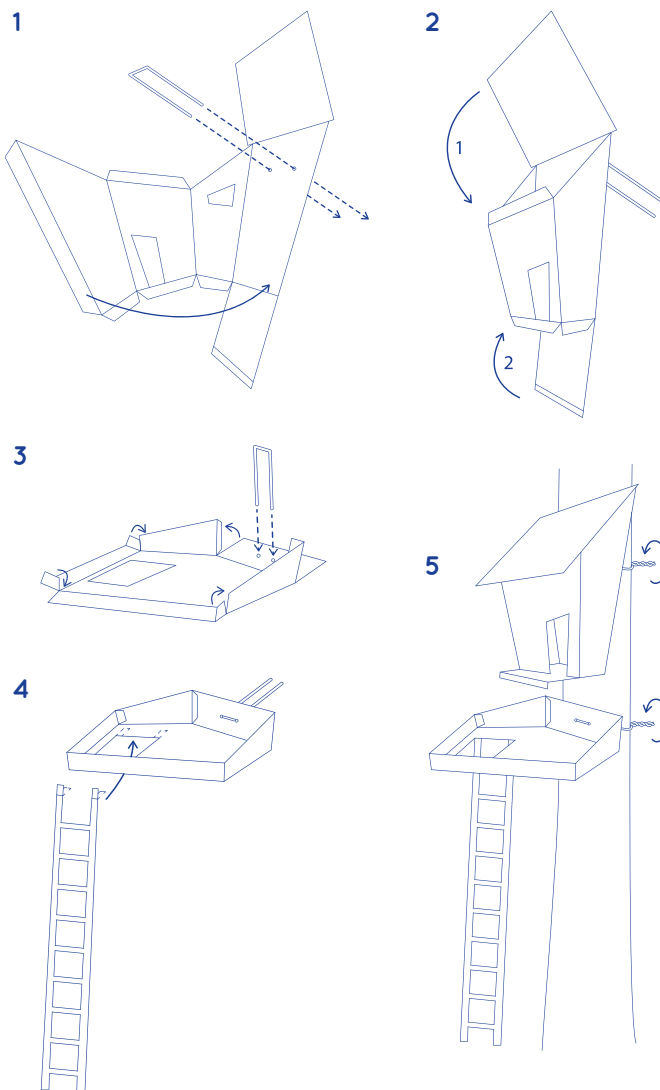

# JASMIN'S HOUSE

## PRODUCT MANUAL

Fold all parts firmly along the fold lines  
Use the adhesive strips to connect the parts together

Waterproof PVC 285 gms  
Not for children under 3 years, contains small parts  
made in The Netherlands

## PRODUCT MANUAL

Fold all parts firmly along the fold lines  
Use the adhesive strips to connect the parts together

1

2

3

4

Waterproof PVC 285 gms  
Not for children under 3 years, contains small parts  
made in The Netherlands