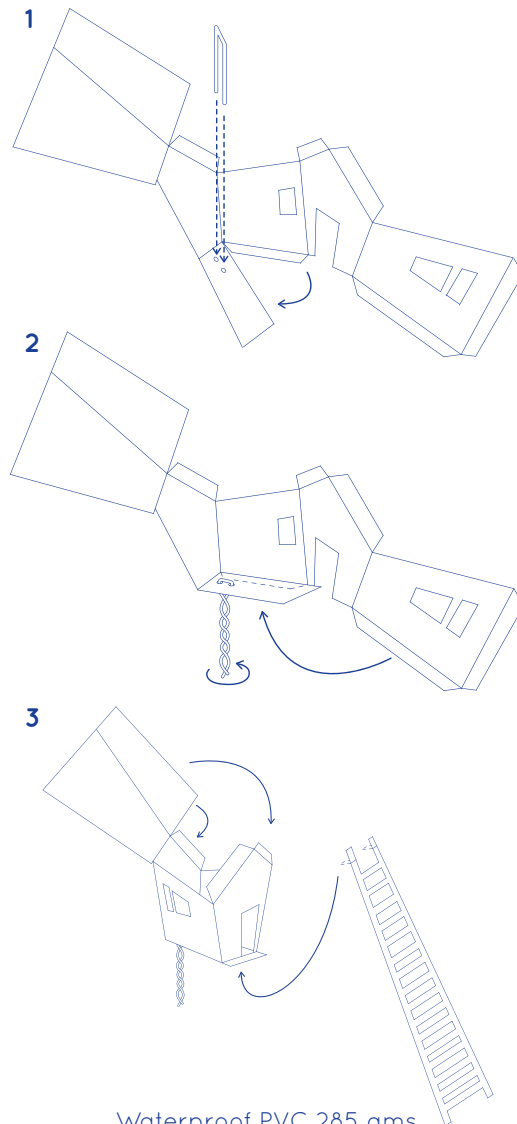

## PRODUCT MANUAL

Fold all parts firmly along the fold lines  
Use the adhesive strips to connect the parts together

Waterproof PVC 285 gms  
Not for children under 3 years, contains small parts  
made in The Netherlands

## PRODUCT MANUAL

Fold all parts firmly along the fold lines  
Use the adhesive strips to connect the parts together

1

2

3

4

Waterproof PVC 285 gms  
Not for children under 3 years, contains small parts  
made in The Netherlands

# LILY'S HOUSE