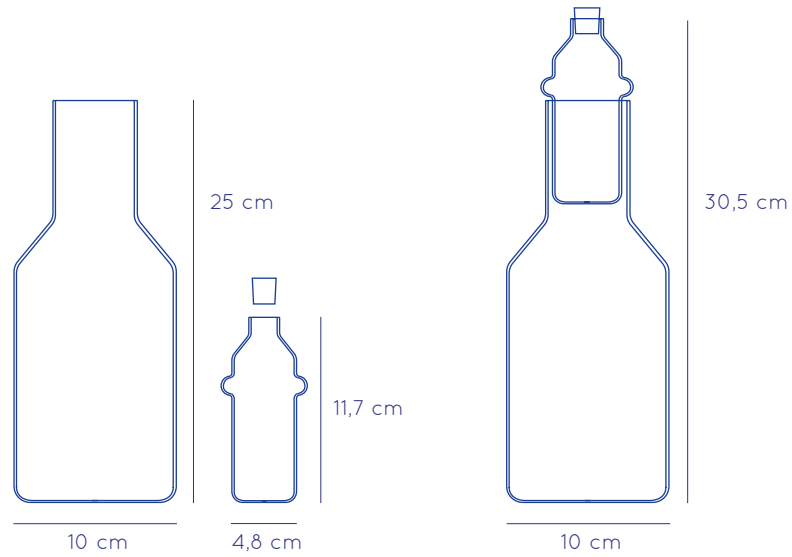

LEMONADE BOTTLE

PRODUCT MANUAL

Cleaning

Clean with water and soap.
Suitable for the dishwasher
(except the cork).

made in The Netherlands

www.ontwerpdoo.nl